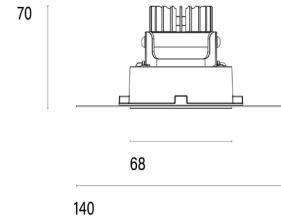

### Model

|               |   |
|---------------|---|
| <b>Name</b>   | Mono 060 Trimless Type 1 Recessed Downlighter |
| <b>Finish</b> | Structured White                              |
| <b>Area</b>   | Indoor  |

### System

|                           |                                     |
|---------------------------|-------------------------------------|
| <b>Power (Luminaire)</b>  | 6.8W                                |
| <b>Power (System)</b>     | 8W                                  |
| <b>Voltage</b>            | 240V-AC                             |
| <b>Optics</b>             | Rotationally Symmetrical Direct 25° |
| <b>Colour Temperature</b> | 3000°K                              |
| <b>Luminous Flux</b>      | 642lm                               |
| <b>TM30</b>               | Rf95 Rg103                          |
| <b>CRI</b>                | Ra98                                |
| <b>Lumen Maintenance</b>  | L90 B10 50000hrs                    |
| <b>Chromacity</b>         | <3 McAdam Step Ellipse              |
| <b>Articulation</b>       | Fixed                               |
| <b>Cut-Out</b>            | Round 85mm x 100mm Depth            |
| <b>Ingress Protection</b> | IP44                                |
| <b>Control Device</b>     | Remote DALI (Included)              |
| <b>Class</b>              | III                                 |